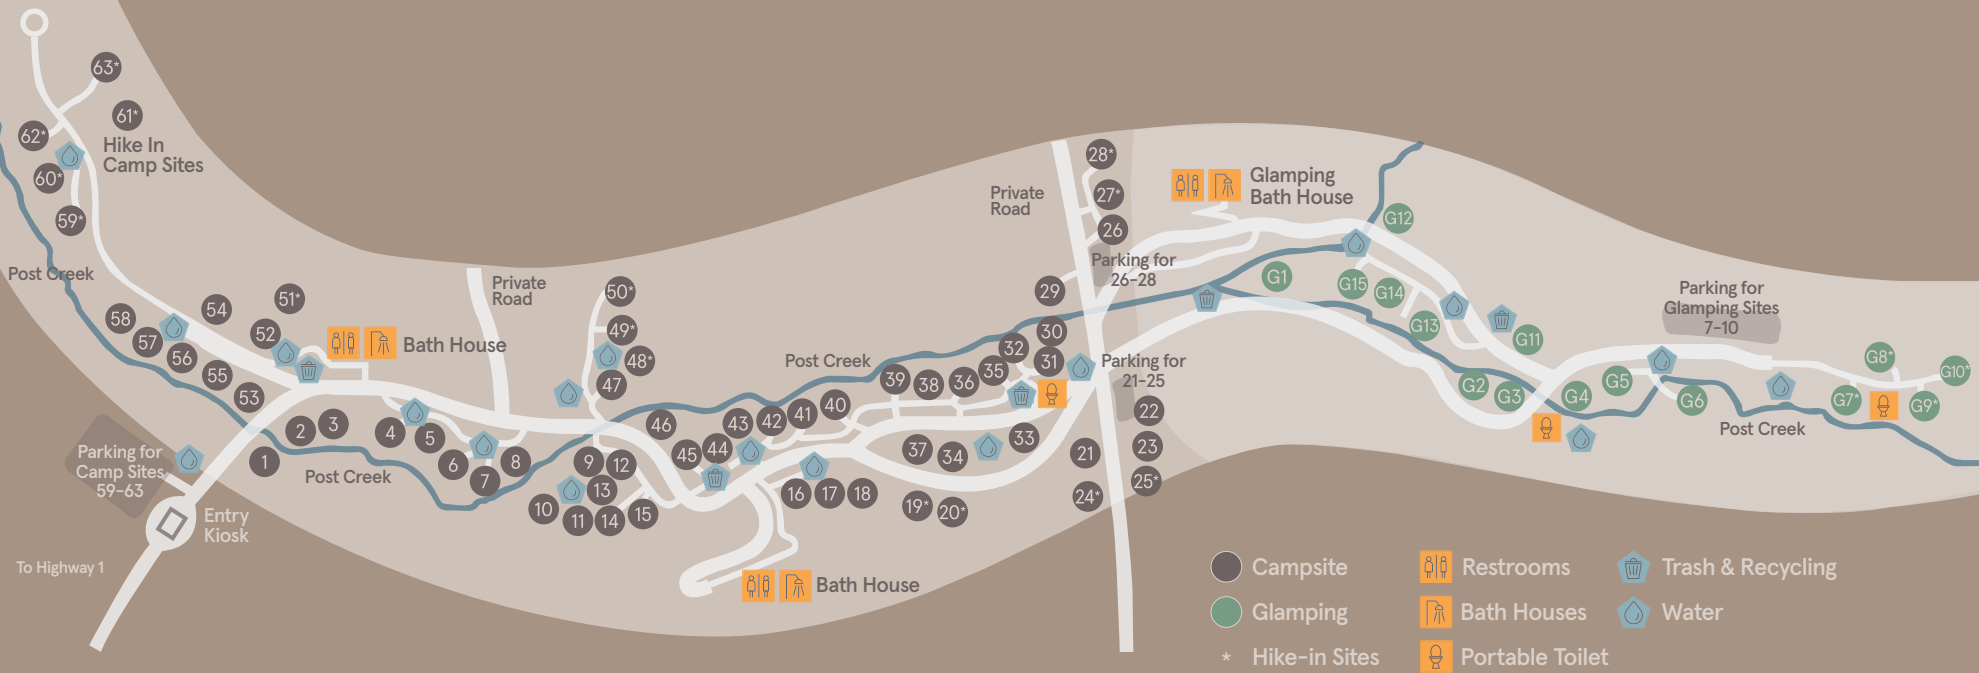

CAMPGROUND MAP

Firewood, ice and smores kits available for purchase at the entry kiosk.